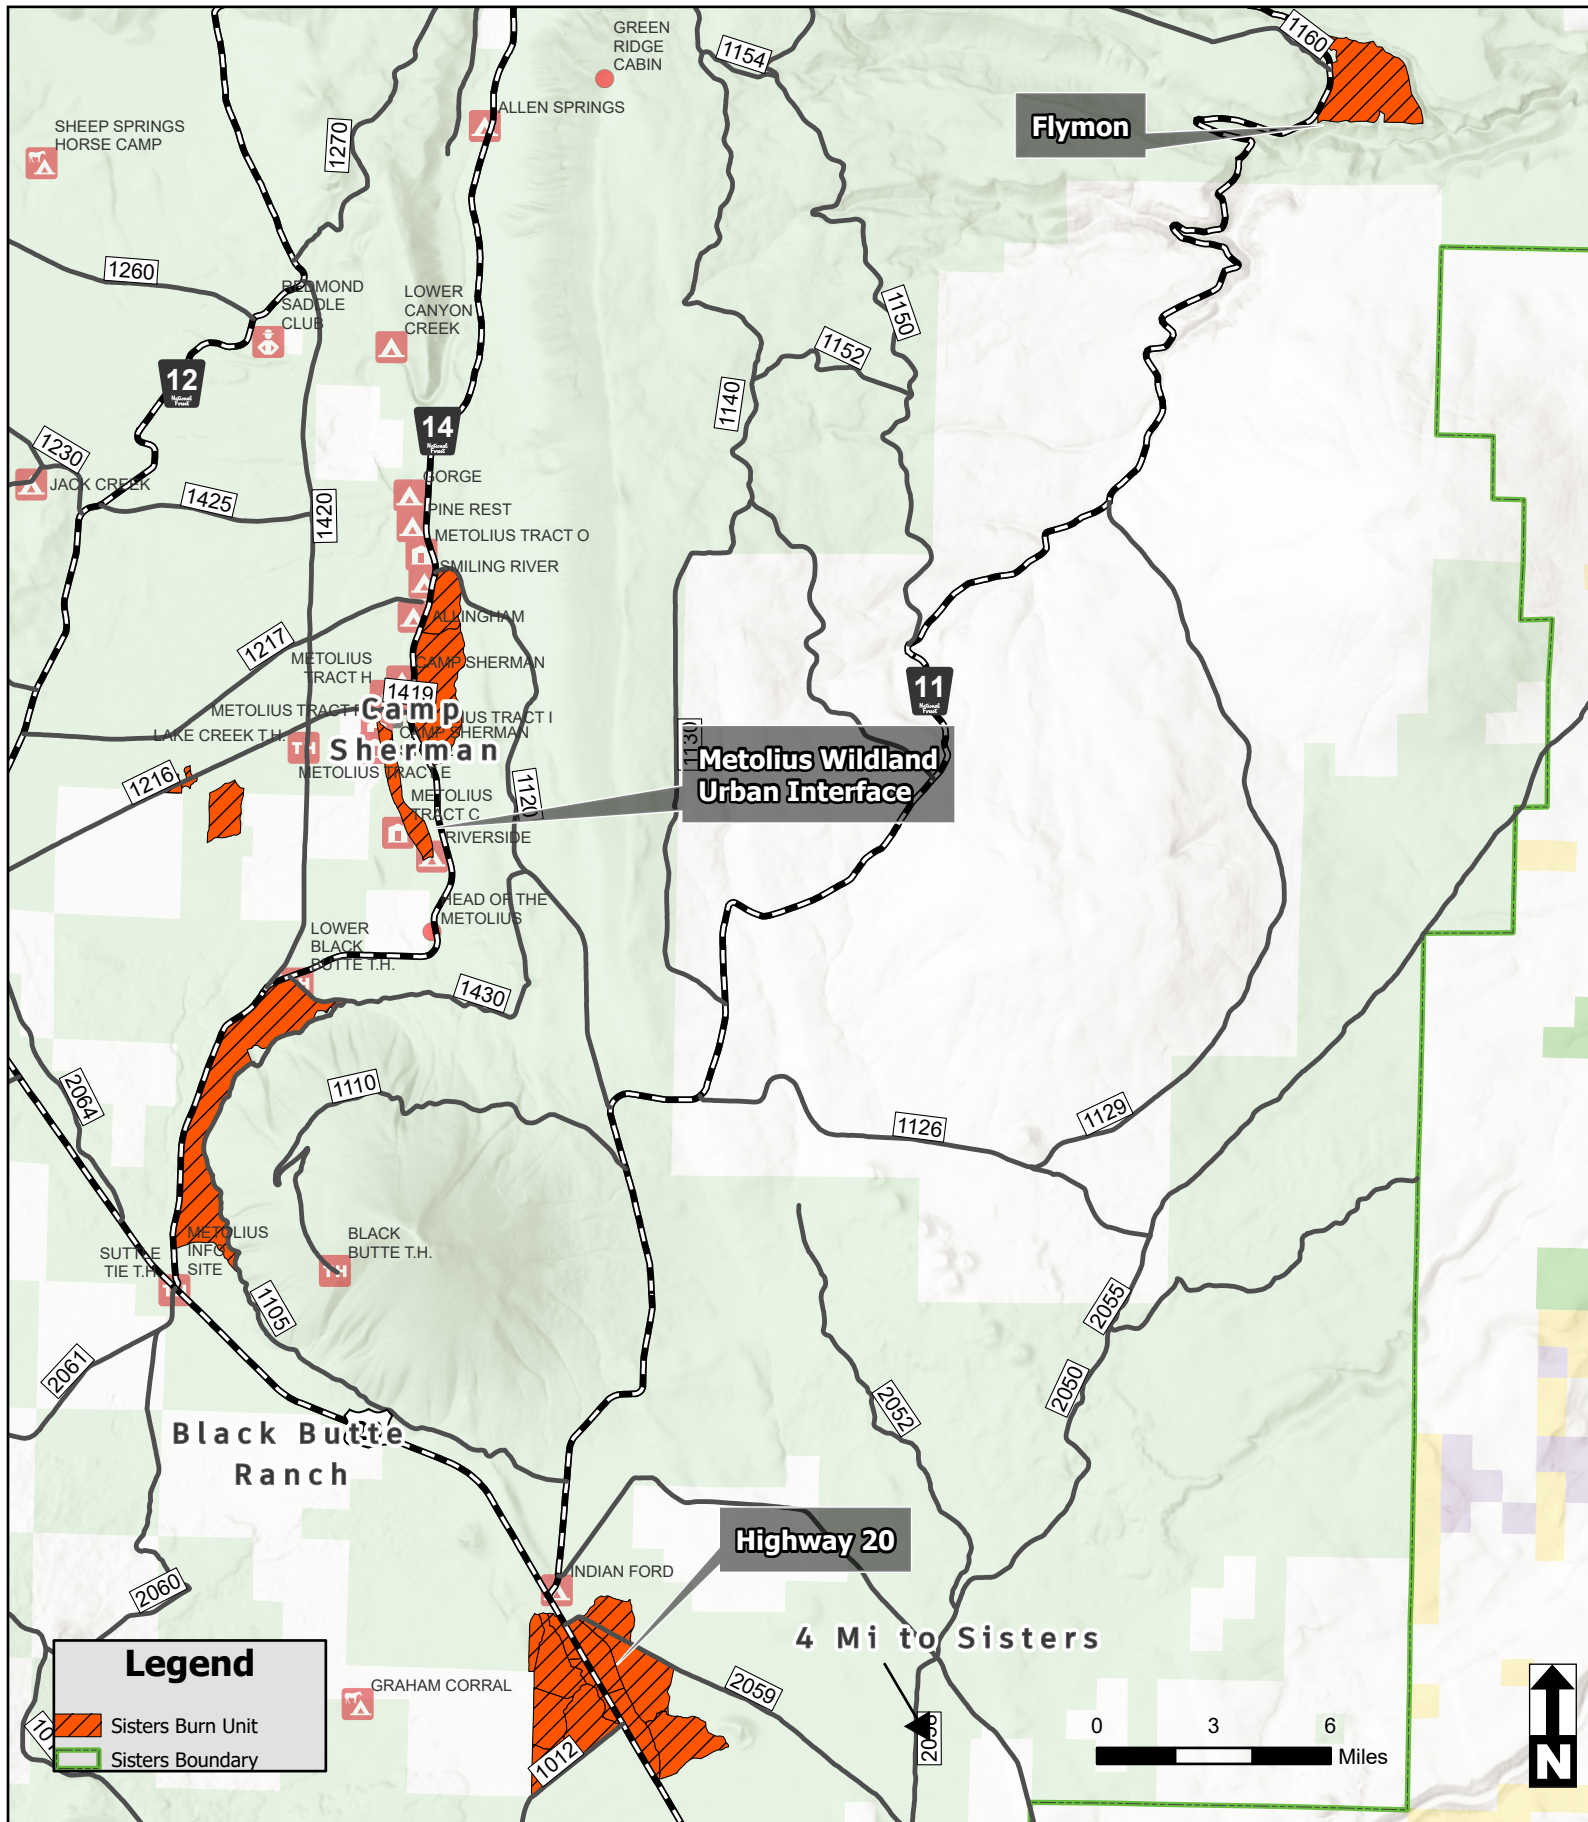

2024 Sisters Ranger District Prescribed Burn Locations

*Please visit centraloregonfire.org/prescribed-fire-smoke-plans/ for more information on potential prescribed fire locations in Central Oregon.

2024 Sisters Ranger District Prescribed Burn Locations

In Proximity to Sisters

*Please visit centraloregonfire.org/prescribed-fire-smoke-plans/ for more information on potential prescribed fire locations in Central Oregon.

2024 Sisters Ranger District Prescribed Burn Locations

In Proximity To Camp Sherman and Black Butte Ranch

*Please visit centraloregonfire.org/prescribed-fire-smoke-plans/ for more information on potential prescribed fire locations in Central Oregon.