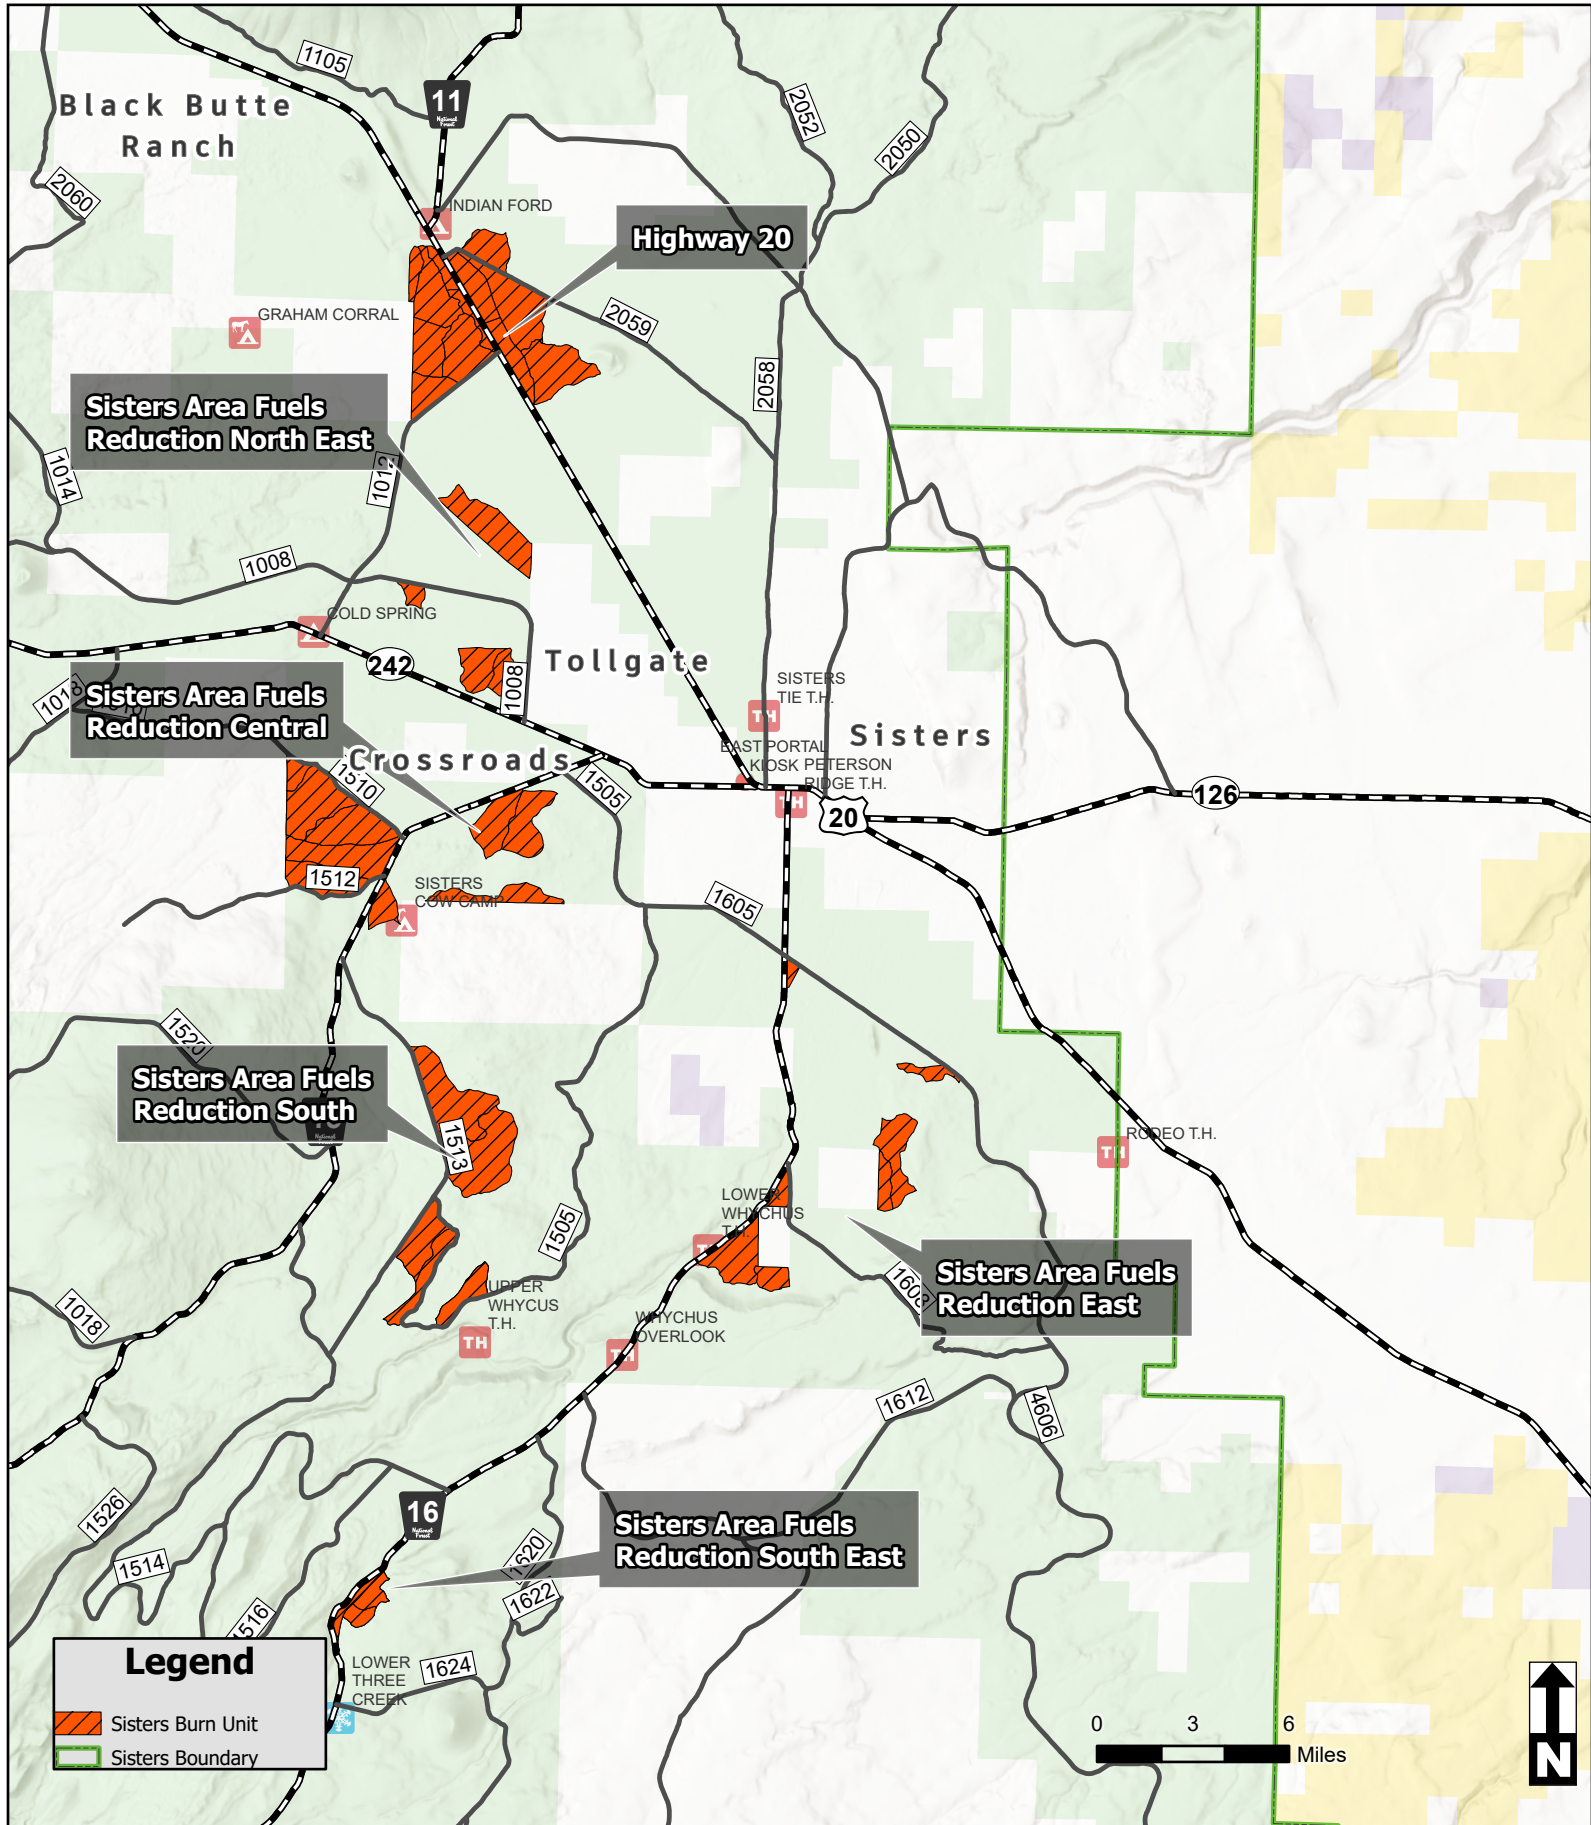

2024 Sisters Ranger District Prescribed Burn Locations

*Please visit centraloregonfire.org/prescribed-fire-smoke-plans/ for more information on potential prescribed fire locations in Central Oregon.

2024 Sisters Ranger District Prescribed Burn Locations

In Proximity to Sisters

*Please visit centraloregonfire.org/prescribed-fire-smoke-plans/ for more information on potential prescribed fire locations in Central Oregon.

2024 Sisters Ranger District Prescribed Burn Locations

In Proximity To Camp Sherman and Black Butte Ranch

*Please visit centraloregonfire.org/prescribed-fire-smoke-plans/ for more information on potential prescribed fire locations in Central Oregon.