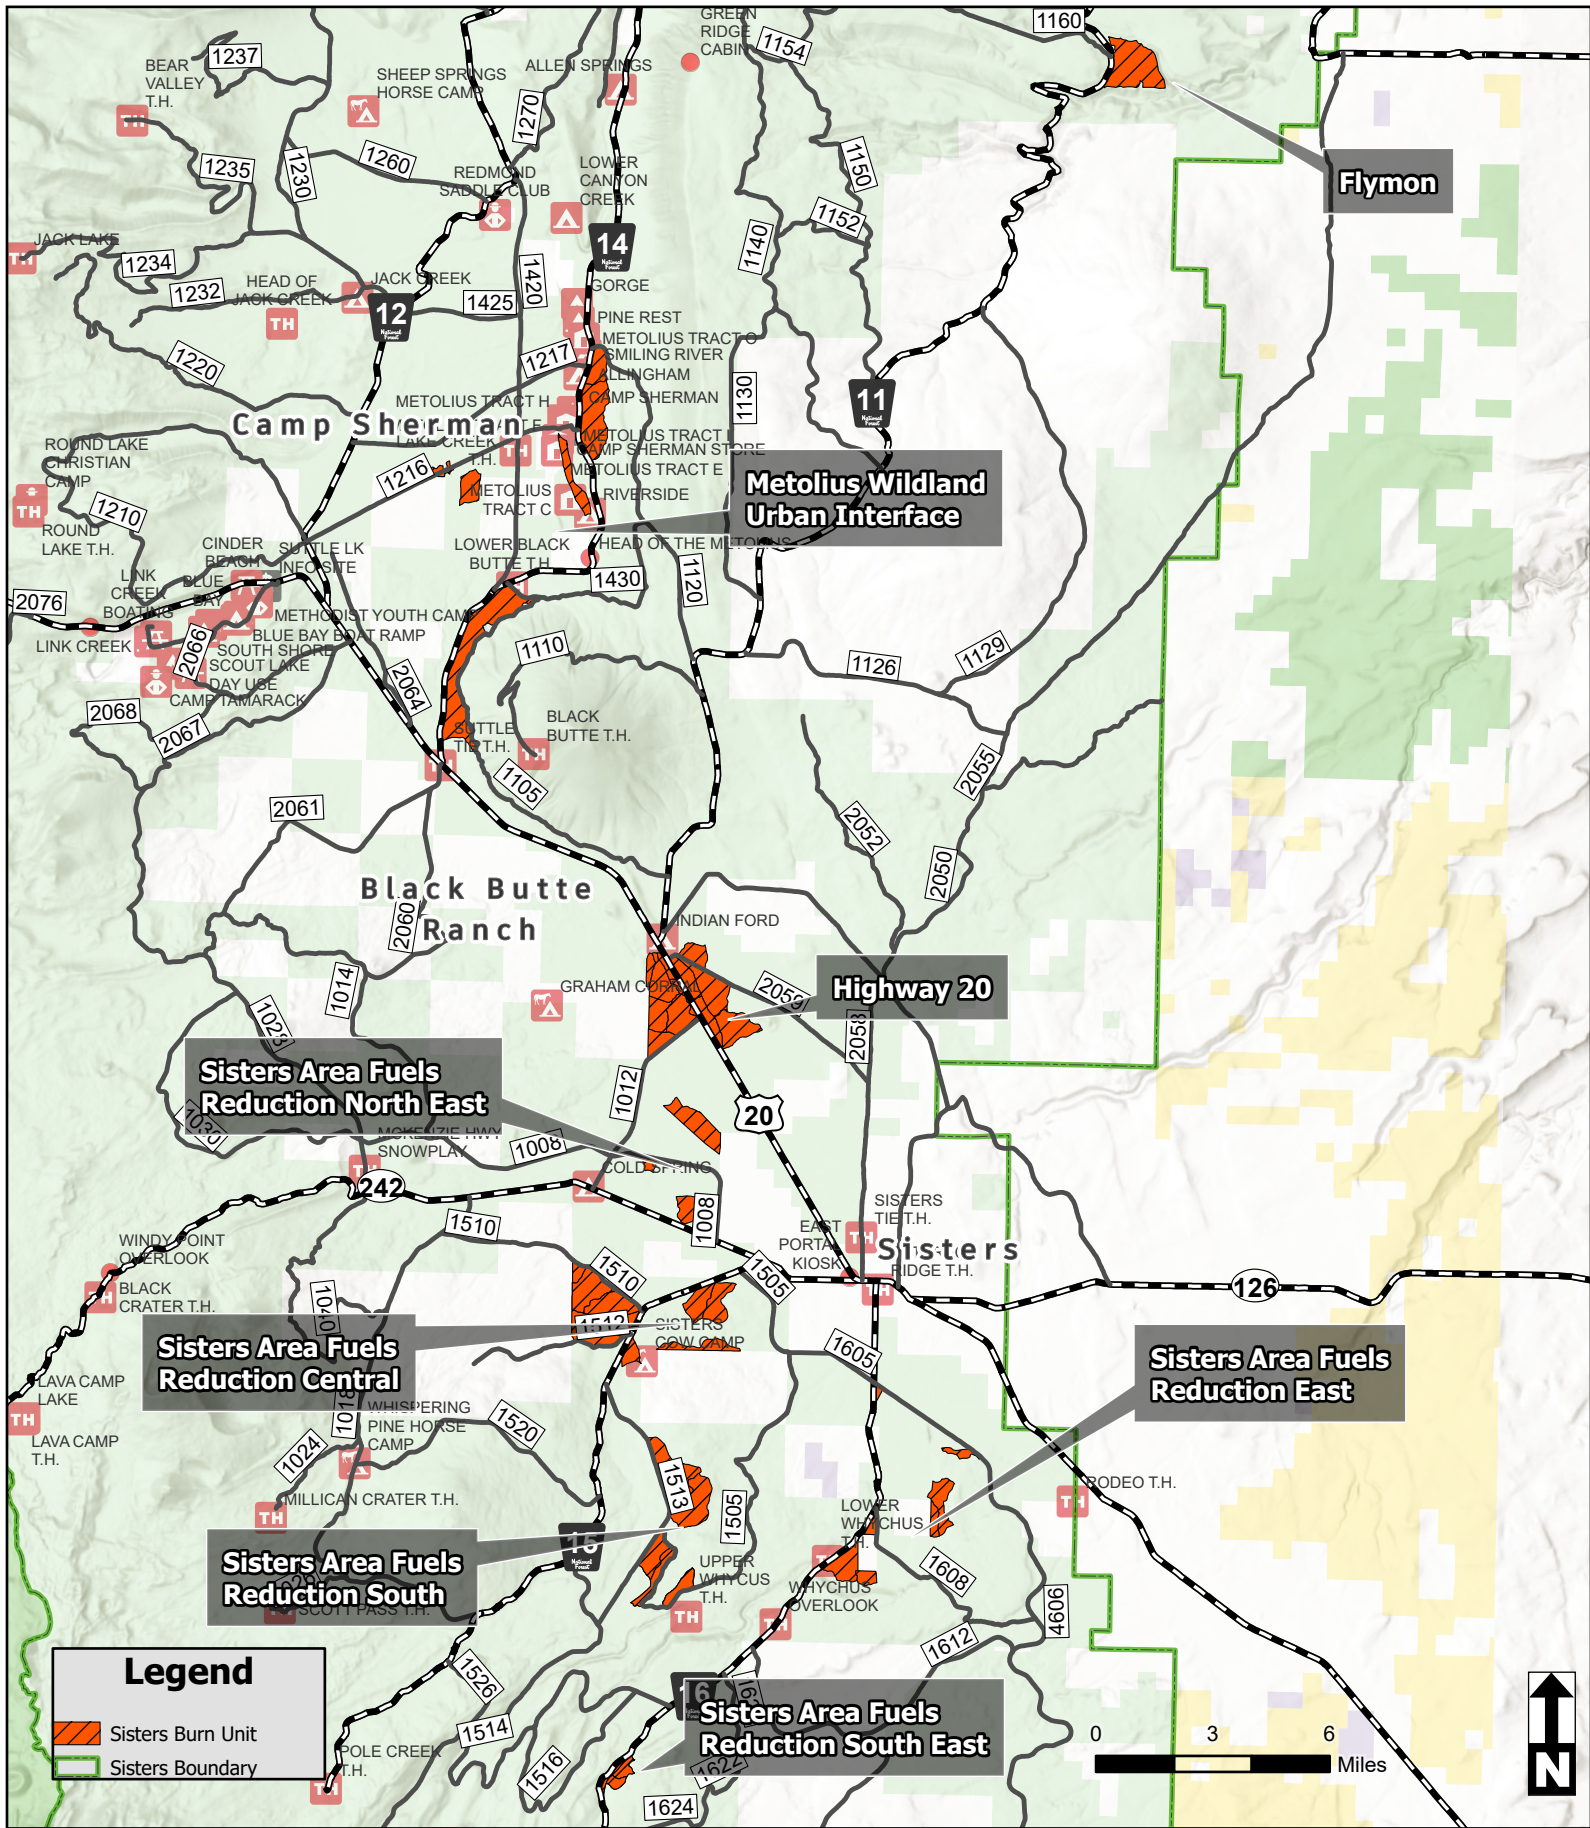

2024 Sisters Ranger District Prescribed Burn Locations

*Please visit centraloregonfire.org/prescribed-fire-smoke-plans/ for more information on potential prescribed fire locations in Central Oregon.

2024 Sisters Ranger District Prescribed Burn Locations

In Proximity to Sisters

*Please visit centraloregonfire.org/prescribed-fire-smoke-plans/ for more information on potential prescribed fire locations in Central Oregon.

2024 Sisters Ranger District Prescribed Burn Locations

In Proximity To Camp Sherman and Black Butte Ranch

*Please visit centraloregonfire.org/prescribed-fire-smoke-plans/ for more information on potential prescribed fire locations in Central Oregon.